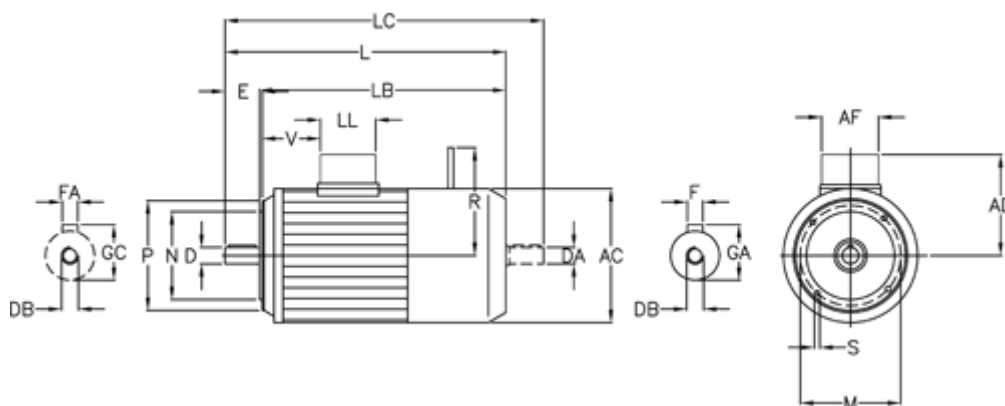

# Data Sheet

Article number: 2510000754120401500

Description: Bonfiglioli brake motor BX80B-4 0.75KW FD04  
1400 rpm 3x230/400v 50HZ IP55 IE3 DC brake B3 stainless steel

## Measures

A/F = 74	EA = 19	LL = 80
AC = 156	F = 6	M = 100
AD = 119	FA = 6	N = 80
D = 19	GA = 21.5	P = 120
DA = M6	GC = 21.5	R = 134
DB = M6	L = 346	S = M6
DB1 = M6	LB = 306	T = 3.0
E = 40	LC = 388	V = 83